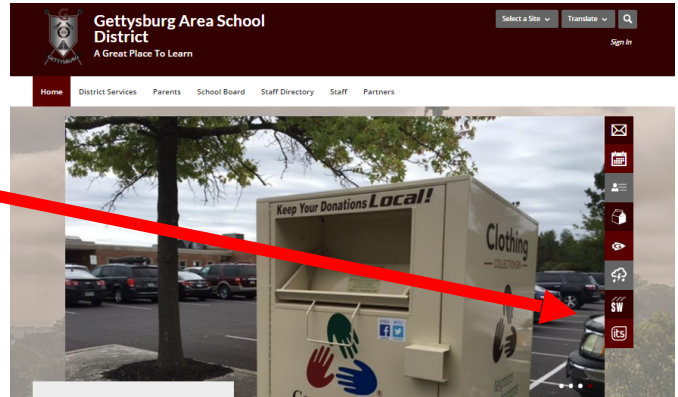

GAMS students

Accessing *Its Learning* from outside the district network (i.e. at home, public library, etc.)

Go to the GASD webpage (www.gettysburg.k12.pa.us)

Along the right hand side, click on “its”.

Then you should see the Gettysburg Federation Service screen: