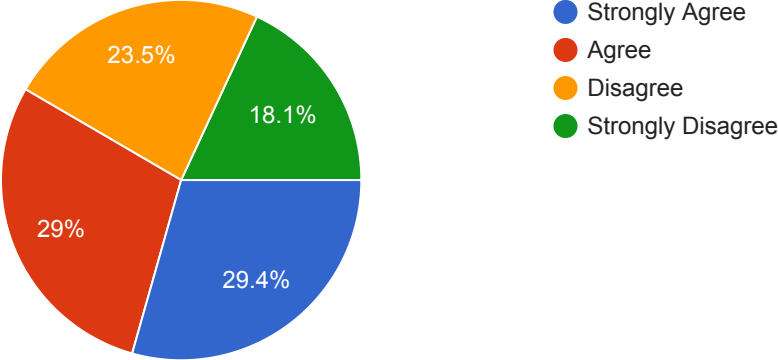

If we are in the Yellow Phase, I would feel comfortable sending my child/children to school on August 19, 2020.

1,089 responses