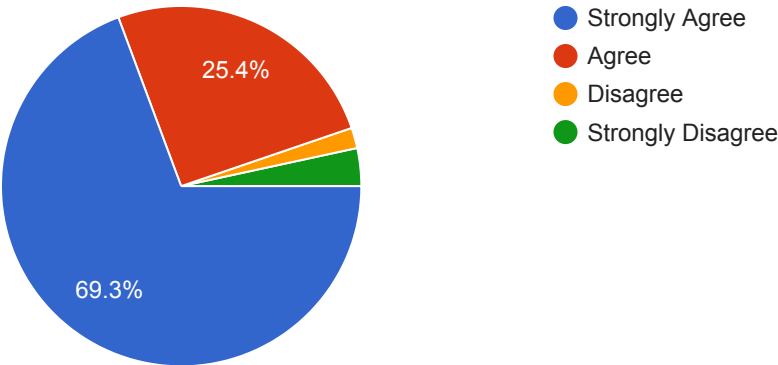

The Gettysburg Area School District will be 1:1 with Chromebooks for the 2020-21 school year (the district would have a Chromebook for every student). Knowing this, if we are in the Red Phase again and schools are closed, I would have the internet capability at home to support learning.

1,089 responses