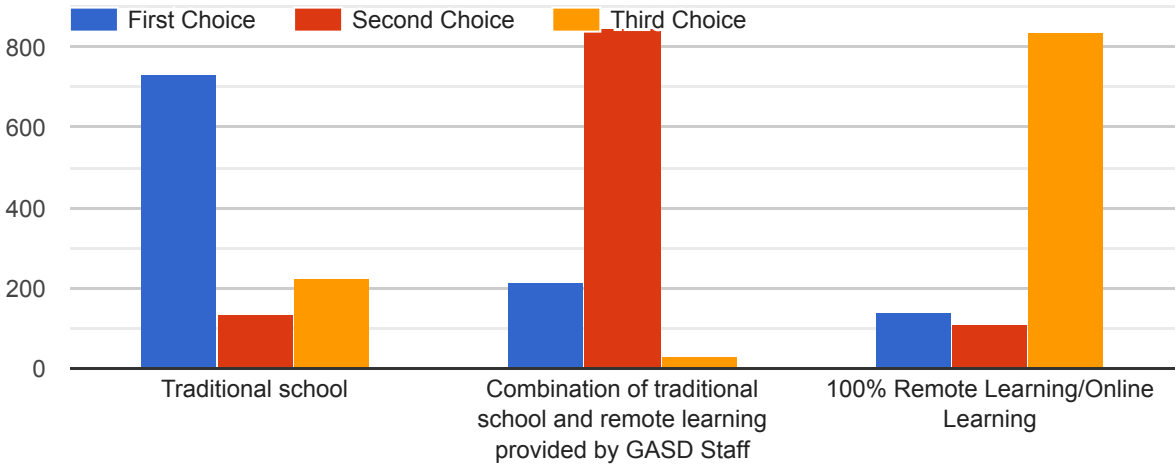

This content is neither created nor endorsed by Google. [Report Abuse](#) - [Terms of Service](#) - [Privacy Policy](#)

Google Forms