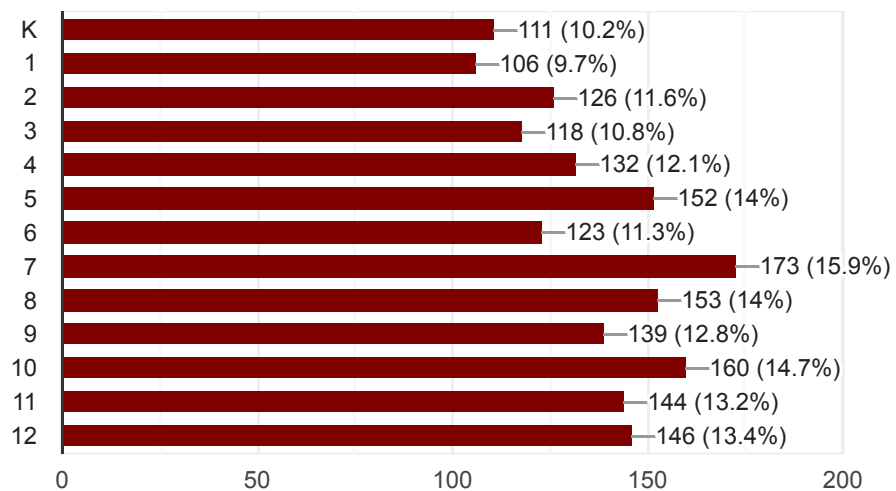

Return to School Survey

1,089 responses

[Publish analytics](#)

What grade level is your child going to be in for the 2020-2021 school year? Select all that apply.

1,089 responses

If we are in the Green Phase, I would feel comfortable sending my child/children to school on August 19, 2020.