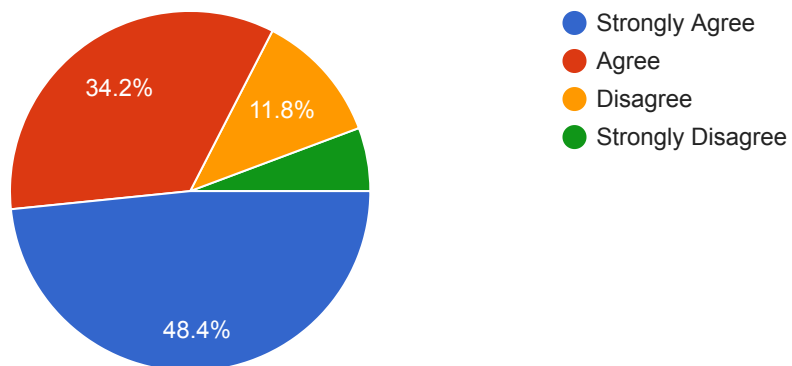

If we are in the Green Phase, I would feel comfortable sending my child/children to school on August 19, 2020.

1,089 responses