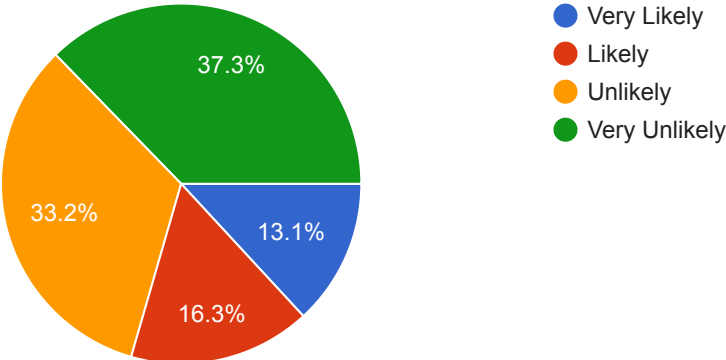

Regardless of color phase (green, yellow, red); if GASD offers a completely remote/online learning option for K-12 students. I would choose this option for my child/children for the 2020-21 school year.

1,089 responses