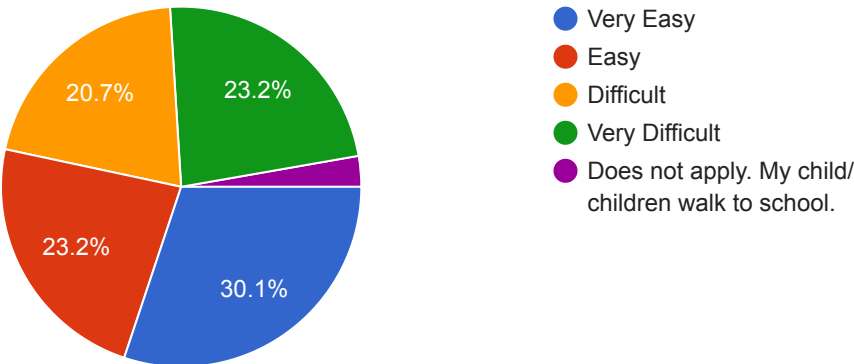

How difficult would it be to drive your children to school should the district receive guidelines limiting the number of students permitted on a school bus?

1,089 responses